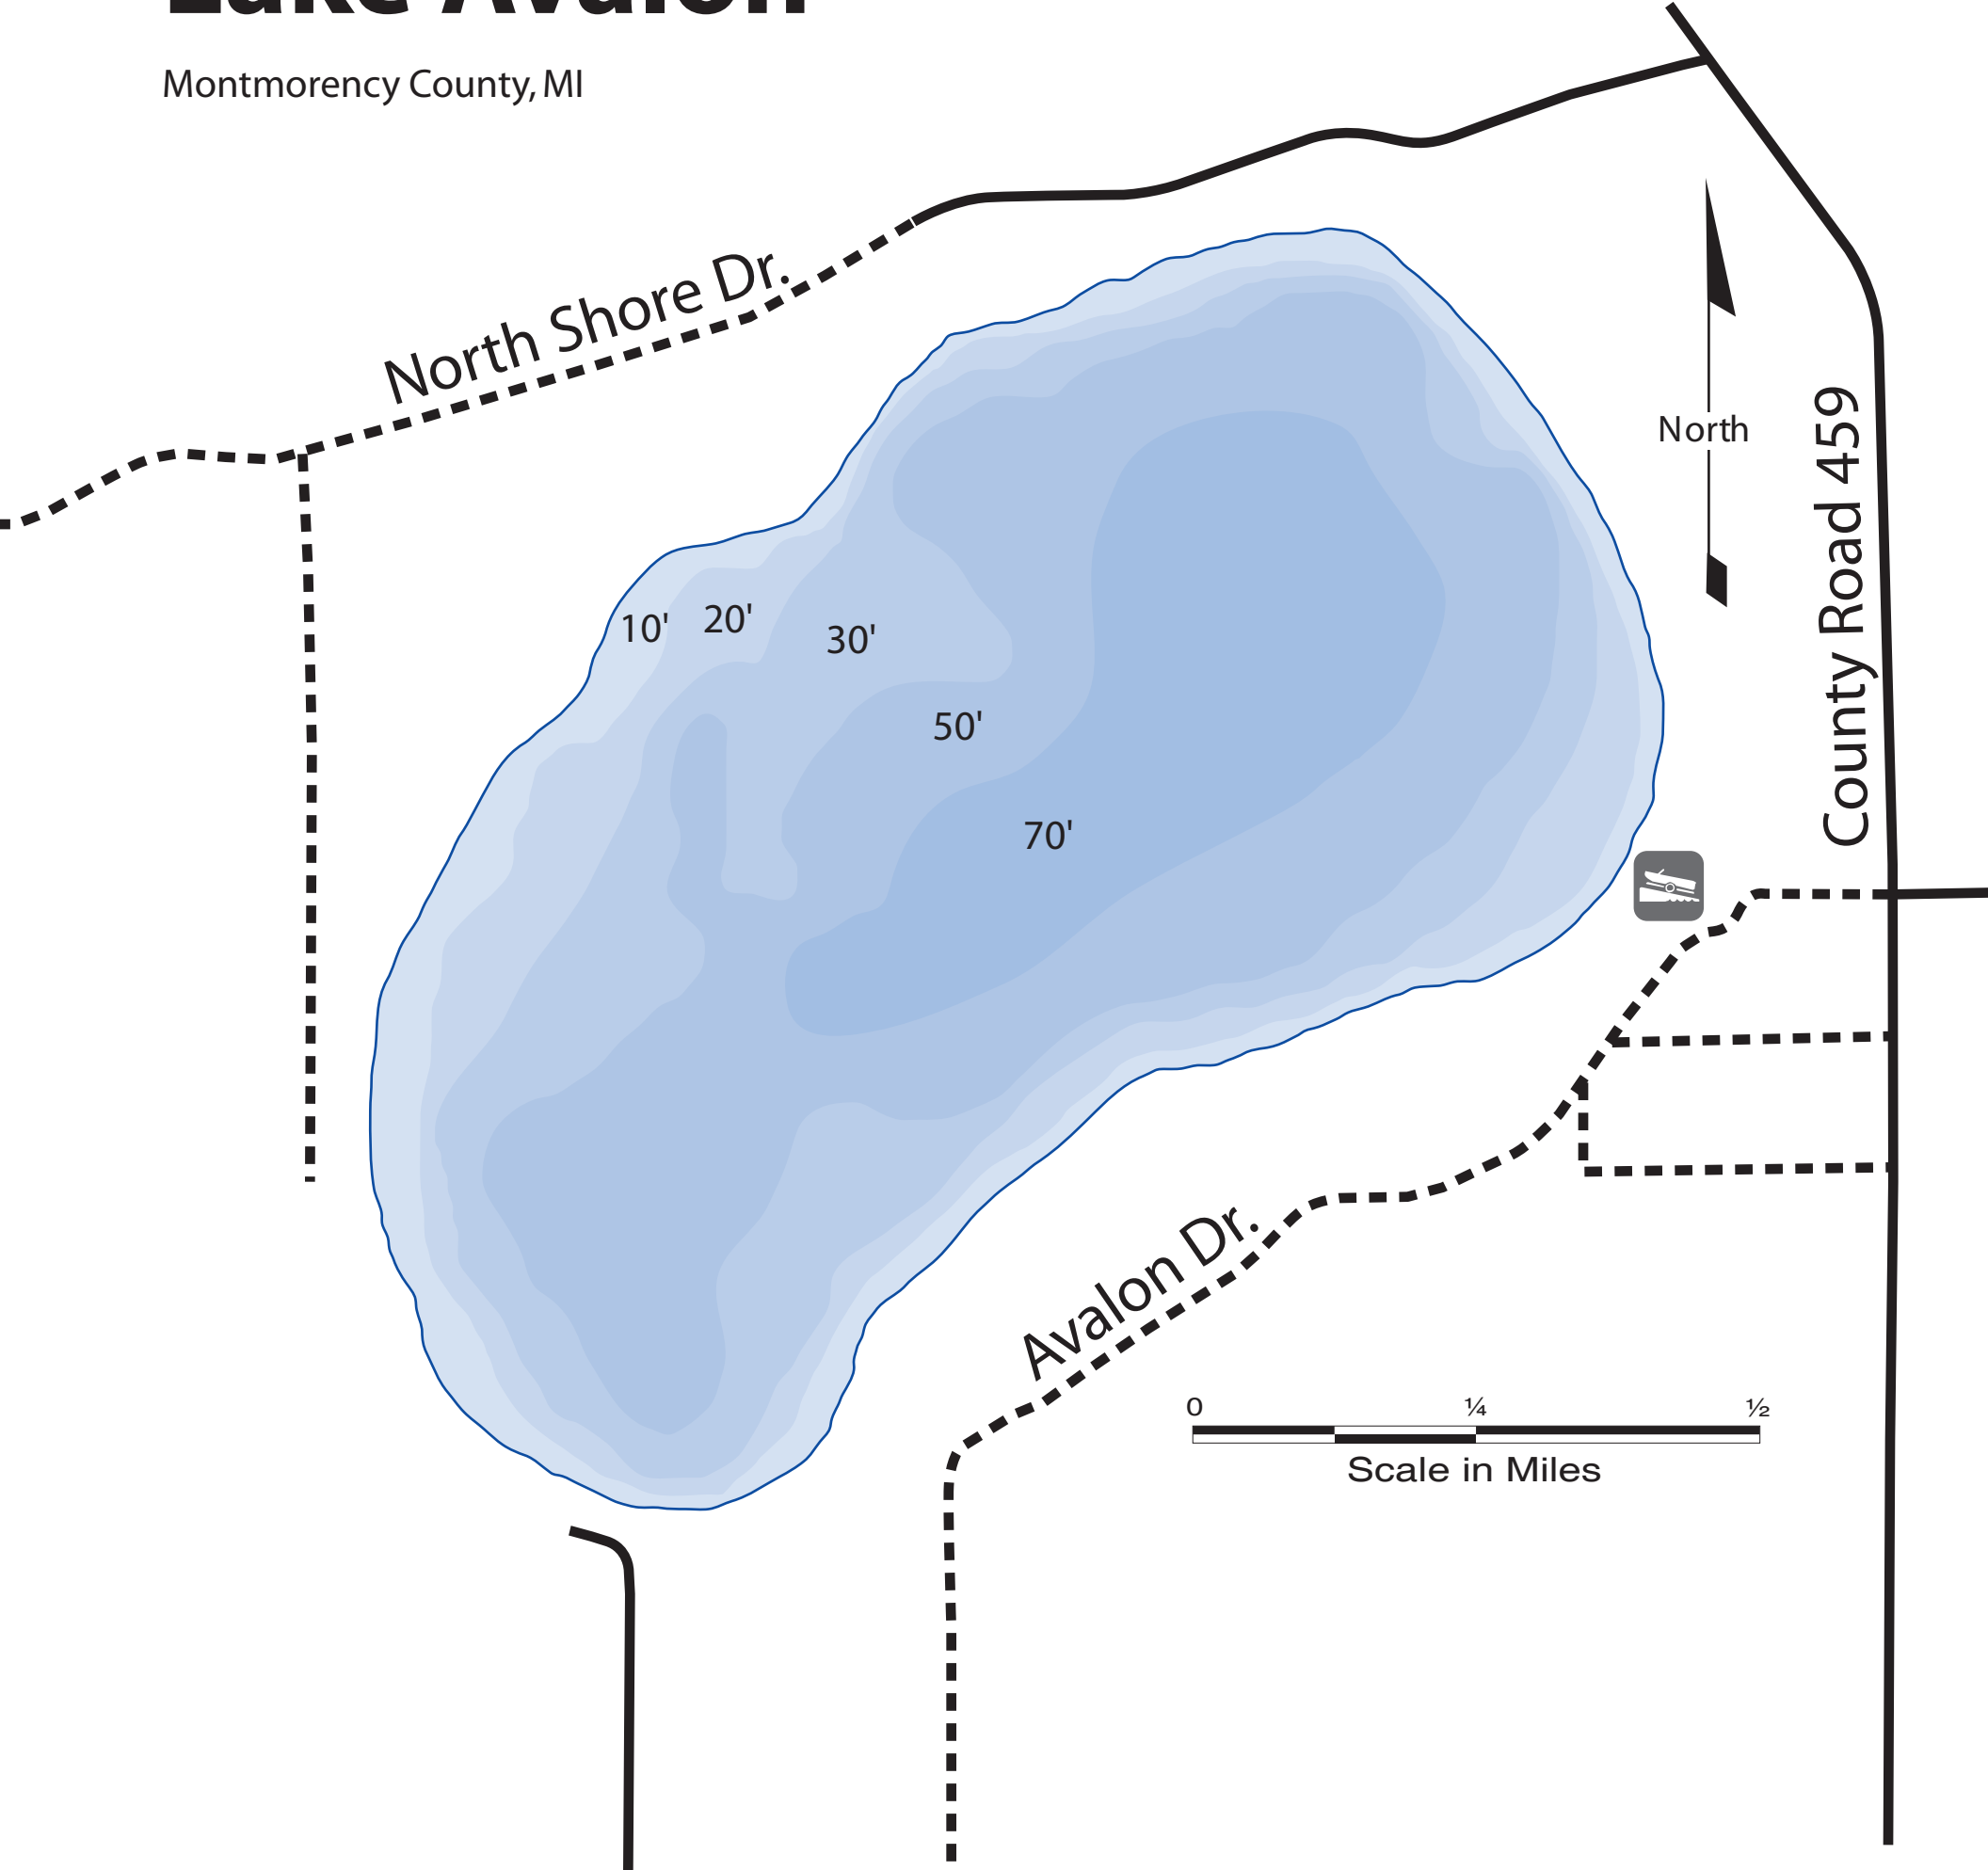

Lake Avalon

Montmorency County, MI

North Shore Dr.

North

County Road 459

10'

20'

30'

50'

70'

Avalon Dr.

0 1/4 1/2

Scale in Miles