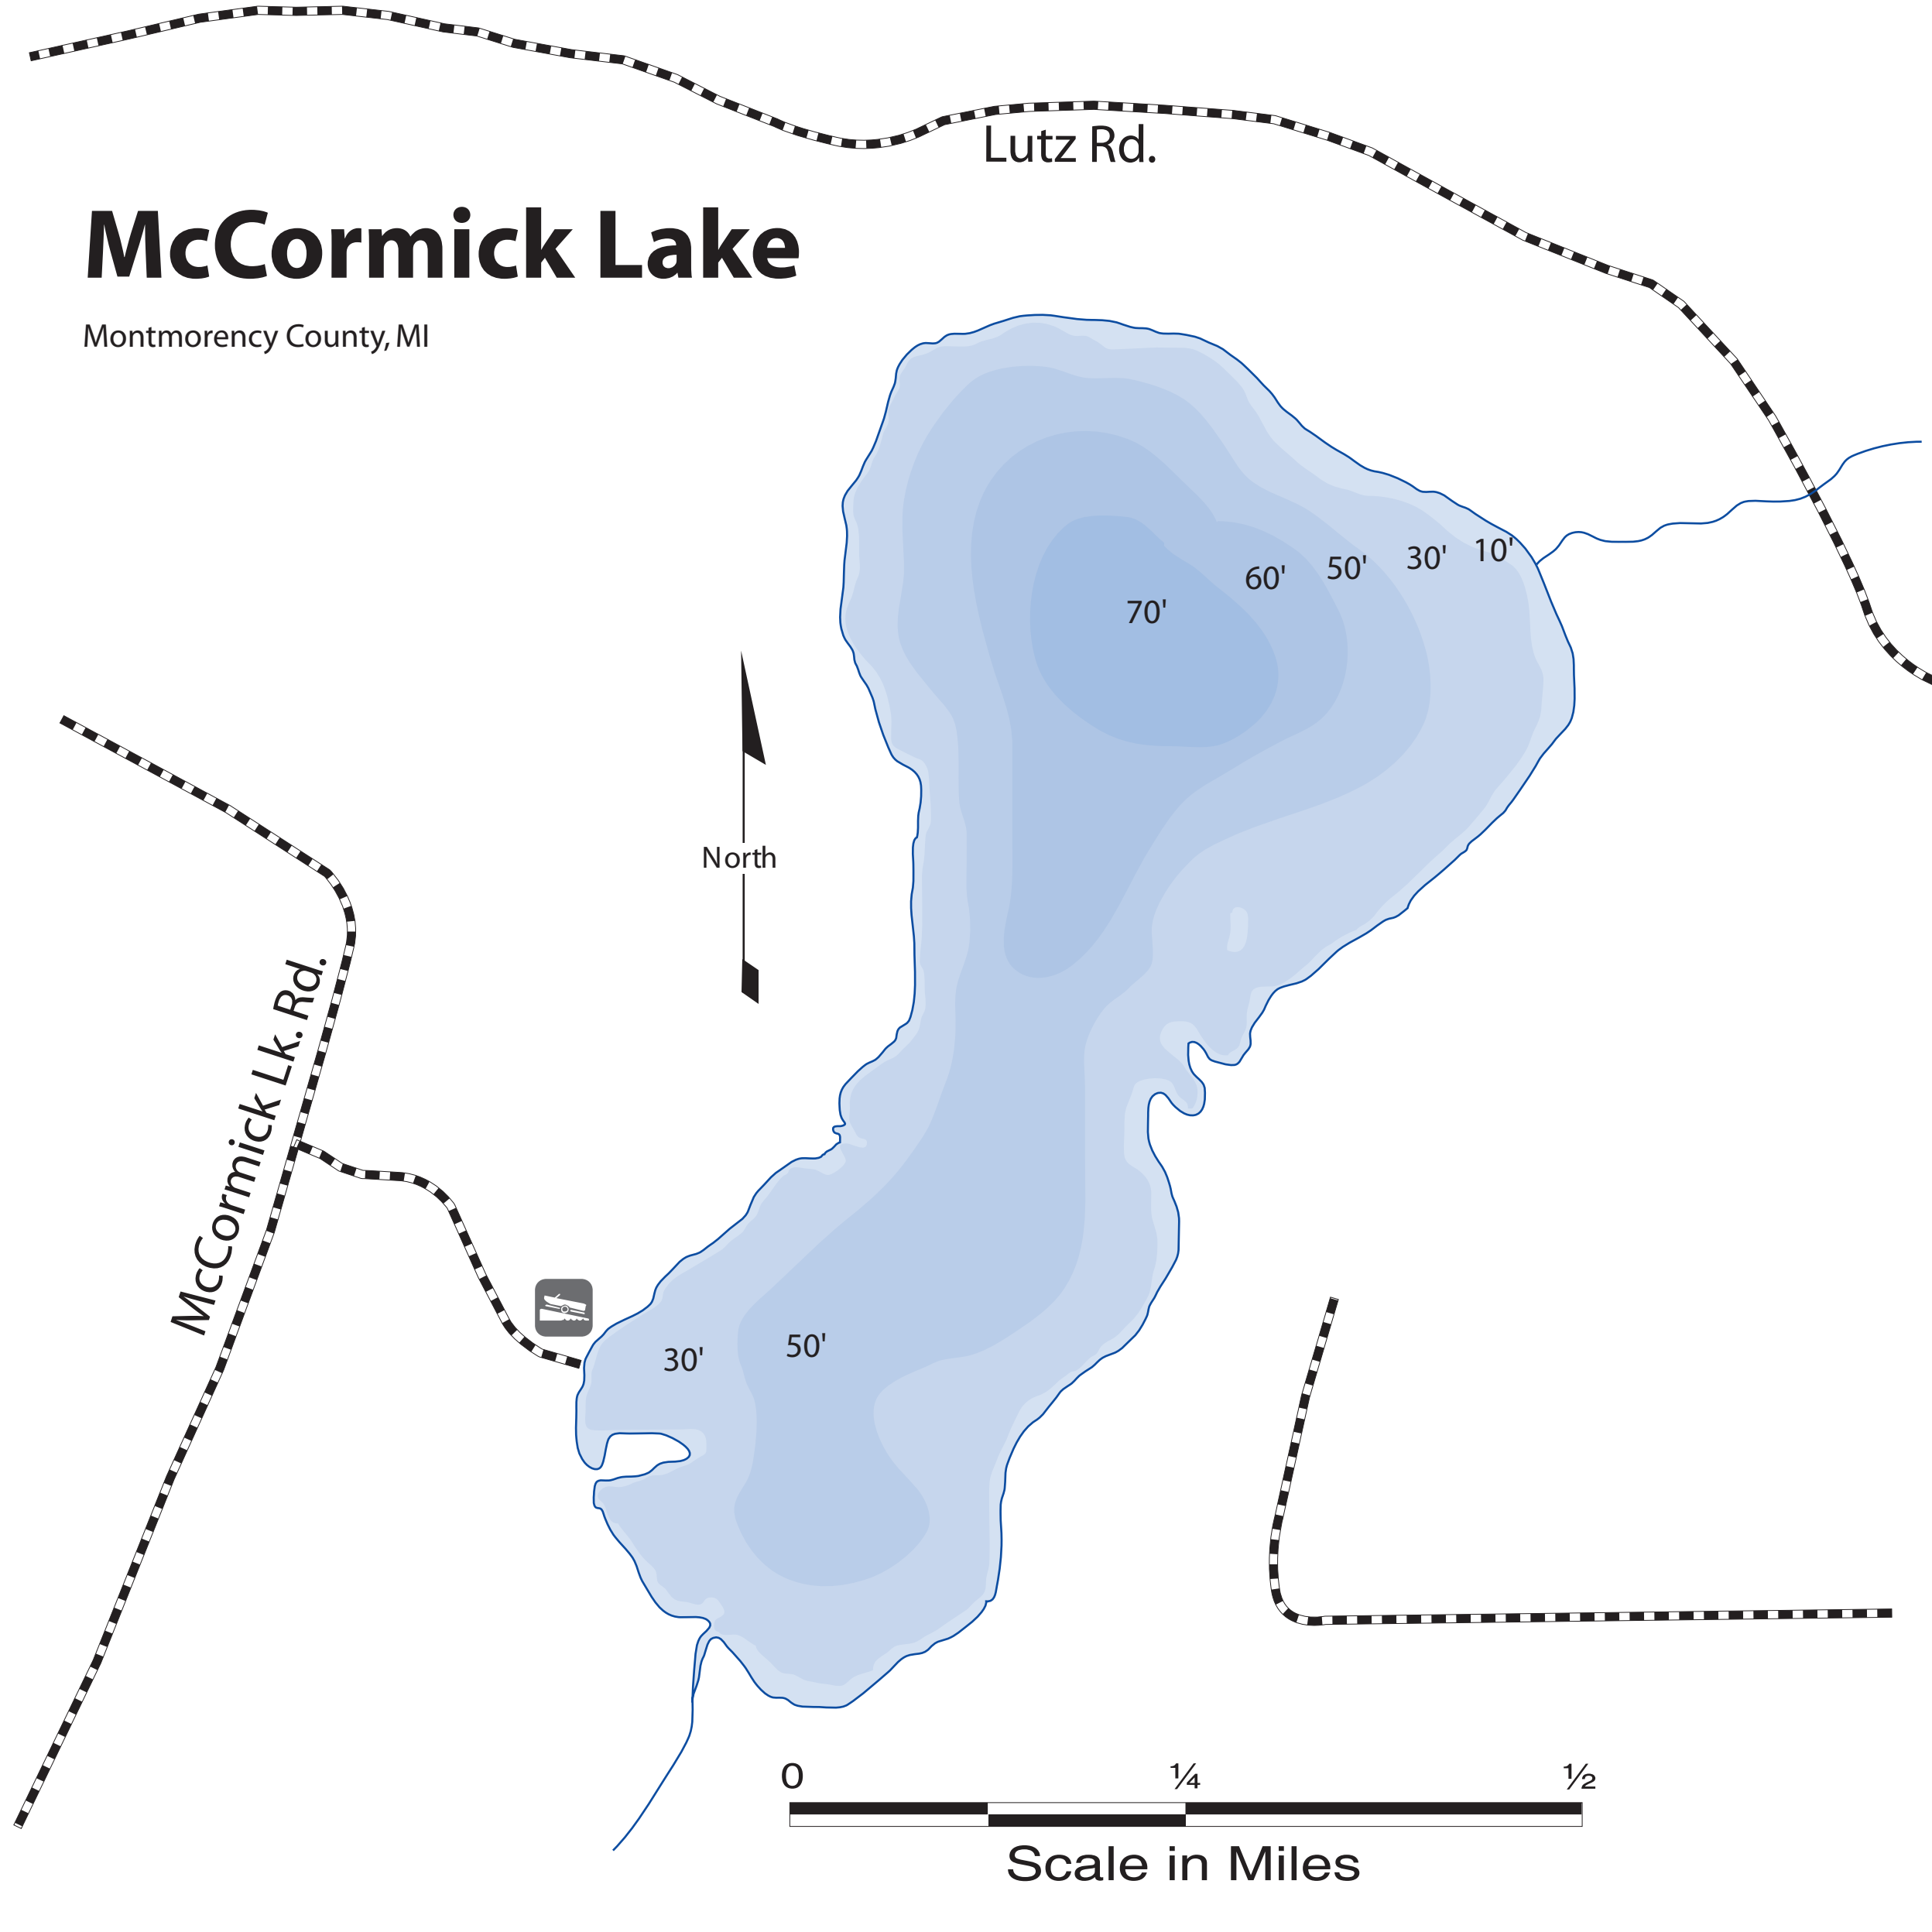

# McCormick Lake

Montmorency County, MI

Lutz Rd.

McCormick Lk. Rd.

North

70'

60'

50'

30'

10'

30'

50'

0

1/4

1/2

Scale in Miles